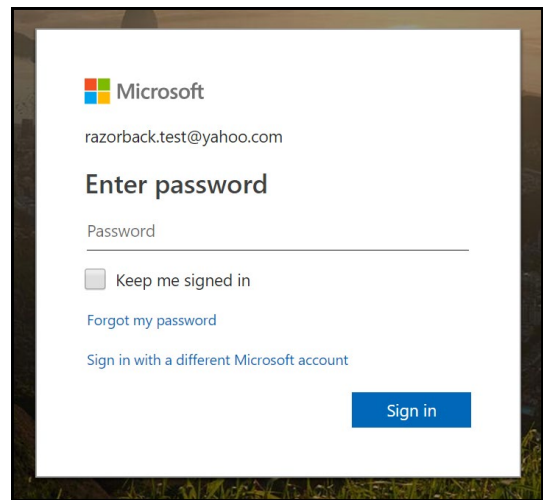

Logging in 25Live Pro

1. Open an internet browser and navigate to <https://25live.collegenet.com/pro/uark>.
2. Click the **Sign In** link.

3. **Enter** your username and click **Next**. **Enter** your password and click **Sign In**.

NOTE: Your security profile determines what you will be able to access in 25Live Pro.