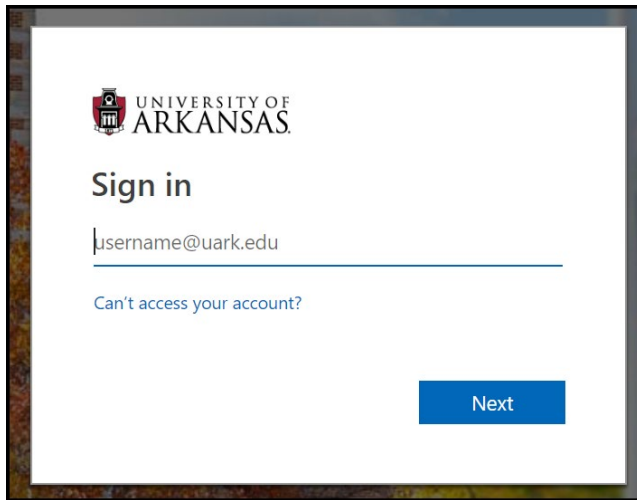

Logging in 25Live Pro

1. Open an internet browser and navigate to <https://25live.collegenet.com/pro/uark>.
2. Click the **Sign In** link.

3. **Enter** your username and click **Next**. **Enter** your password and click **Sign In**.

NOTE: Your security profile determines what you will be able to access in 25Live Pro.